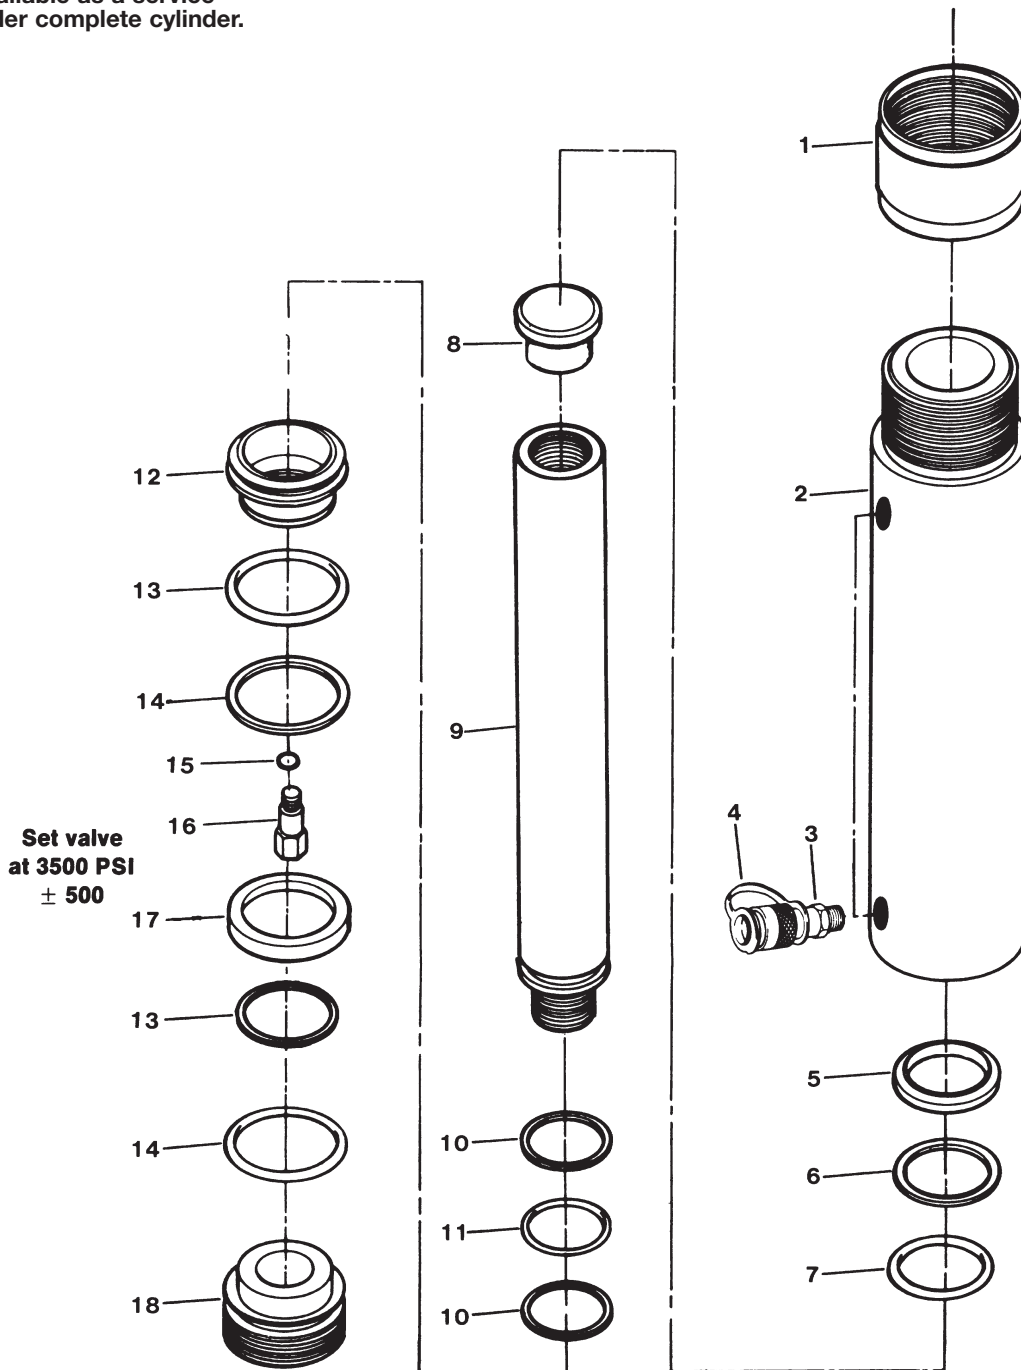

**To Protect Your Warranty, Use Only ENERPAC Hydraulic Oil.**

Enerpac recommends that all kit components be installed to insure optimum performance of the repaired product.

**NOTE:** Cylinder base, item #2 is not available as a service item. Order complete cylinder.

**CD-3028 Parts List**

Item	CD-3028 Part Number	Qty.	Description
1	DC1244271	1	Thread Protector
2	N/A	1	Base (Not Servicable)
3	CR400	2	Coupler
4	CD411	2	Dust Cap
5	•	1	Wiper
6	•	1	Back-Up Washer
7	•	1	O-Ring
8	L623900	1	Saddle Assembly
9	CB7040	1	Plunger
10	•	2	Back-Up Washer
11	•	1	O-Ring
12	M846051	1	Piston
13	•	2	O-Ring
14	•	2	Back-Up Washer
15	•	1	Gasket
16	DD5008900	1	Relief Valve Assembly
17	•	1	U-Cup
18	Y644570	1	End Cap